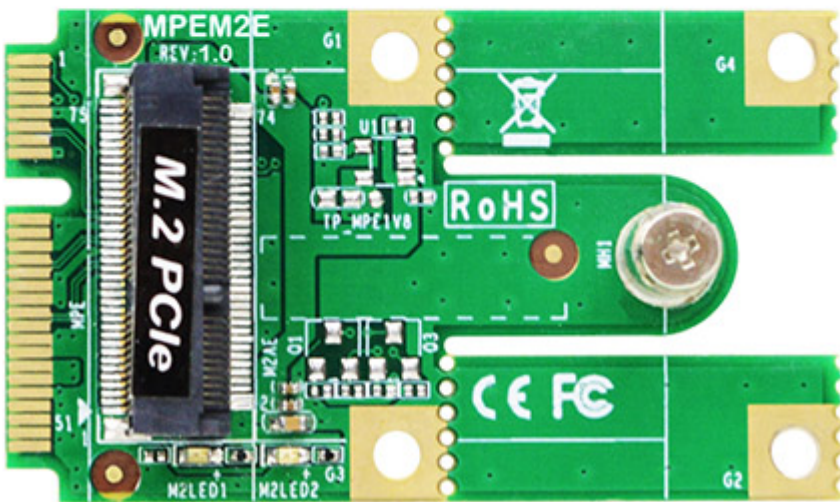

49.95 EUR
incl. 19% VAT, plus [shipping](#)

- Mini PCIe to M.2 (E-key) transfer card for WiFi, BT application
- Support M.2 E-key 2230 card
- PCIe x1 & USB2.0 Interface
- Dimension: 30.00 x 51.0 mm